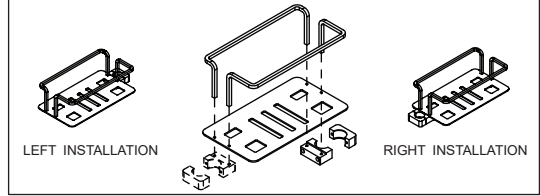

Shower Basket - Fitting Instructions

ACSBCH02

ACSBCH01

SHOWER BASKET FOR RISER RAIL MODERN - 007

SHOWER BASKET FOR RISER RAIL TRADITIONAL - 006

Care Instructions

- Do not use abrasives or solvents when cleaning this product.