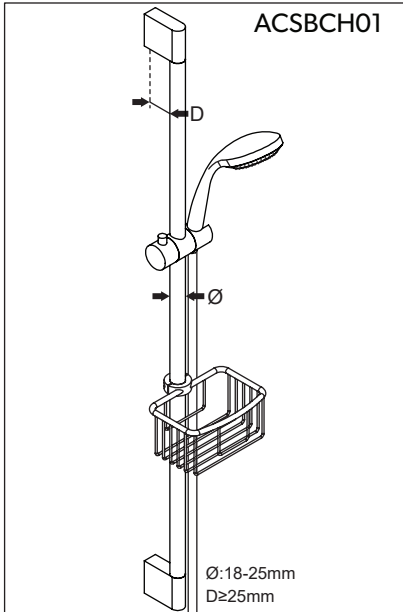

Shower Basket - Fitting Instructions

ACSBCH02

ACSBCH01

SHOWER BASKET FOR RISER RAIL MODERN - 007

SHOWER BASKET FOR RISER RAIL TRADITIONAL - 006

Care Instructions

- Do not use abrasives or solvents when cleaning this product.