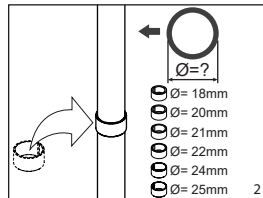

Shower Basket - Fitting Instructions

ACSBCH02

ACSBCH01

SHOWER BASKET FOR RISER RAIL MODERN - 007

SHOWER BASKET FOR RISER RAIL TRADITIONAL - 006

Care Instructions

- Do not use abrasives or solvents when cleaning this product.