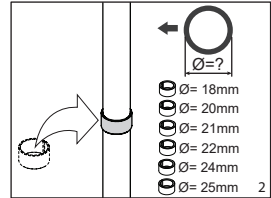

Shower Basket - Fitting Instructions

ACSBCH02

ACSBCH01

SHOWER BASKET FOR RISER RAIL MODERN - 007

SHOWER BASKET FOR RISER RAIL TRADITIONAL - 006

Care Instructions

- Do not use abrasives or solvents when cleaning this product.