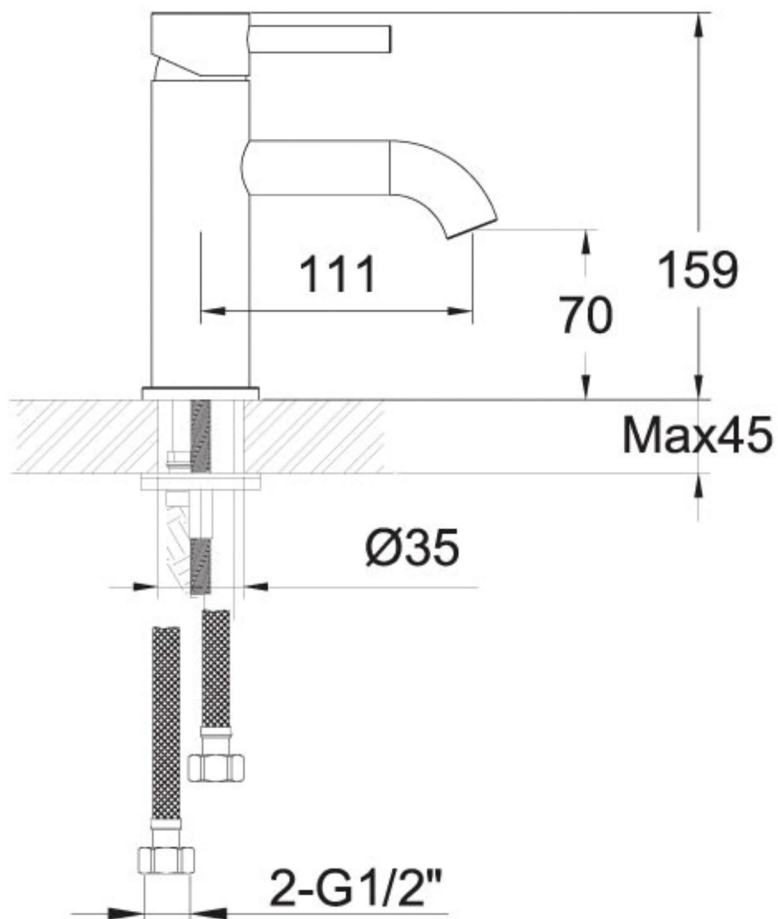

# Technical Data Sheet

Product range: VOS

Product code: 28008AMB, 23008ABBR, 27008ABBL, 21008ABRZZ  
DH28008AMB, DH23008ABBR, DH27008ABBL

Finishes Available: Matt Black, Brushed Brass, Brushed Black, Bronze

Min Pressure:

LP 0.2

Approvals:

WRAS

Connections:

G 1/2"

Warranty:

15 Years (5 on cartridges)

## Flow Rate

0.2Bar: 3.8L/min

0.5Bar: 4.7L/min

1Bar: 5.4L/min

2Bar: 7.6L/min

3Bar: 9L/min