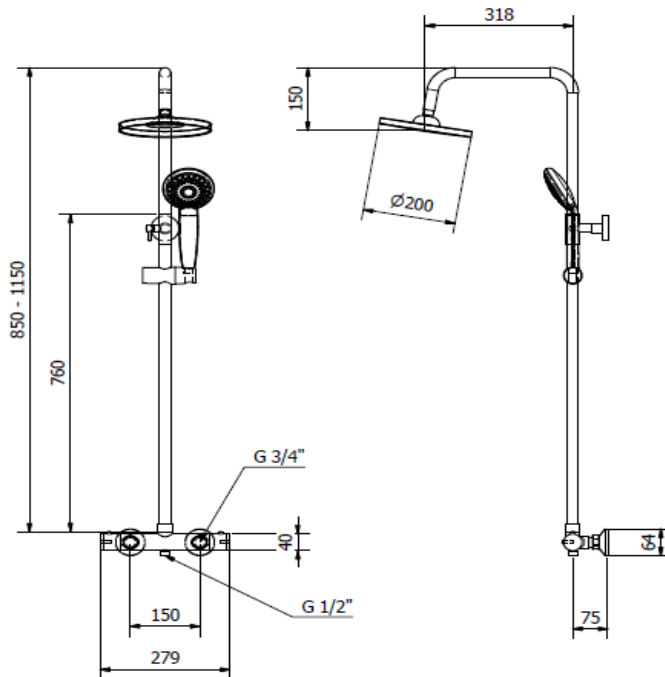

**SHO003PL-PLAN THERMOSTATIC BAR SHOWER WITH FIXED RISER**

**ILLUSTRATION: PLAN THERMOSTATIC BAR SHOWER WITH FIXED RISER OPTION 6**

**BAR CODE:5055681401641**

**COLOUR: CHROME WITH LIGHT GRAY INSERTS**

**WEIGHT:**

**NET 4.25 kg**

**GROSS 4.55 kg**

**STANDARDS: BS EN 1111**

**NOTES:**

**SUITABLE FOR PRESSURES BETWEEN 01 - 5 BAR**

**HOT & COLD PRESSURES MUST BE BALANCED**

**SUITABLE FOR COMBI-BOILERS, UNVENTED MAINS**

**PRESSURE SYSTEMS AND GRAVITY FED SYSTEMS**

**SUITABLE FOR SHOWER PUMPS**

**ANTI SCALD (THERMO STOP SET AT 38°C)**

**OVER HEAD DRENCHER/MULTI FUNCTION HAND SET**

**Flow Rate:**

0.1bar	0.3bar	0.5bar	1bar	3bar	5bar
5L	6.8L	9L	14L	19L	23L

BOX SIZE 900 X 430 X 110 mm