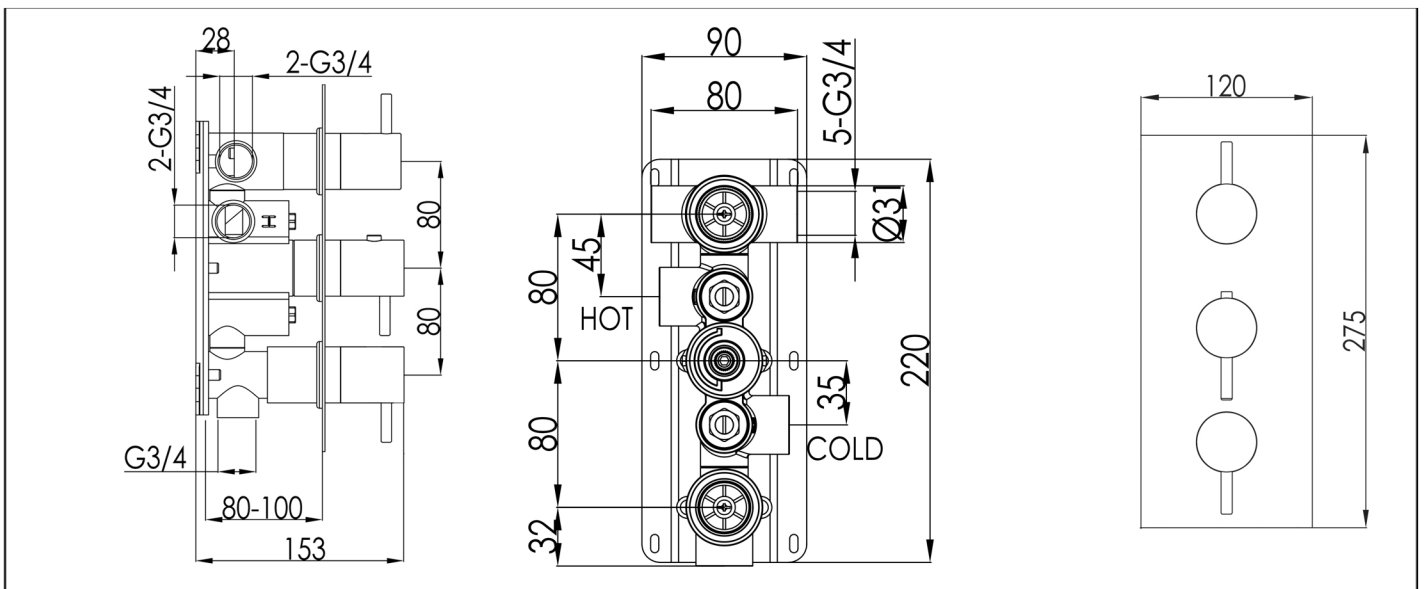

Technical Data Sheet

Product range: VOS

Product code: 28691AMB, 23691ABBR, 27691ABBL, 21691ABRZ
DH28691AMB, DH23691ABBR, DH27691ABBL

Finishes Available: Matt Black, Brushed Brass, Brushed Black, Brushed Bronze

Min Pressure:
MP 0.5

Approvals:
WRAS

Connections:
G3/4"

Warranty:
15 Years (5 on cartridges)

Flow Rate

Diverter side
0.2Bar: 8.5L/min
0.5Bar: 12L/min
1Bar: 16L/min
2Bar: 22.5L/min
3Bar: 28.5L/min

Flow Rate

On-Off side
0.2Bar: 12L/min
0.5Bar: 17L/min
1Bar: 21L/min
2Bar: 28.5L/min
3Bar: 36L/min