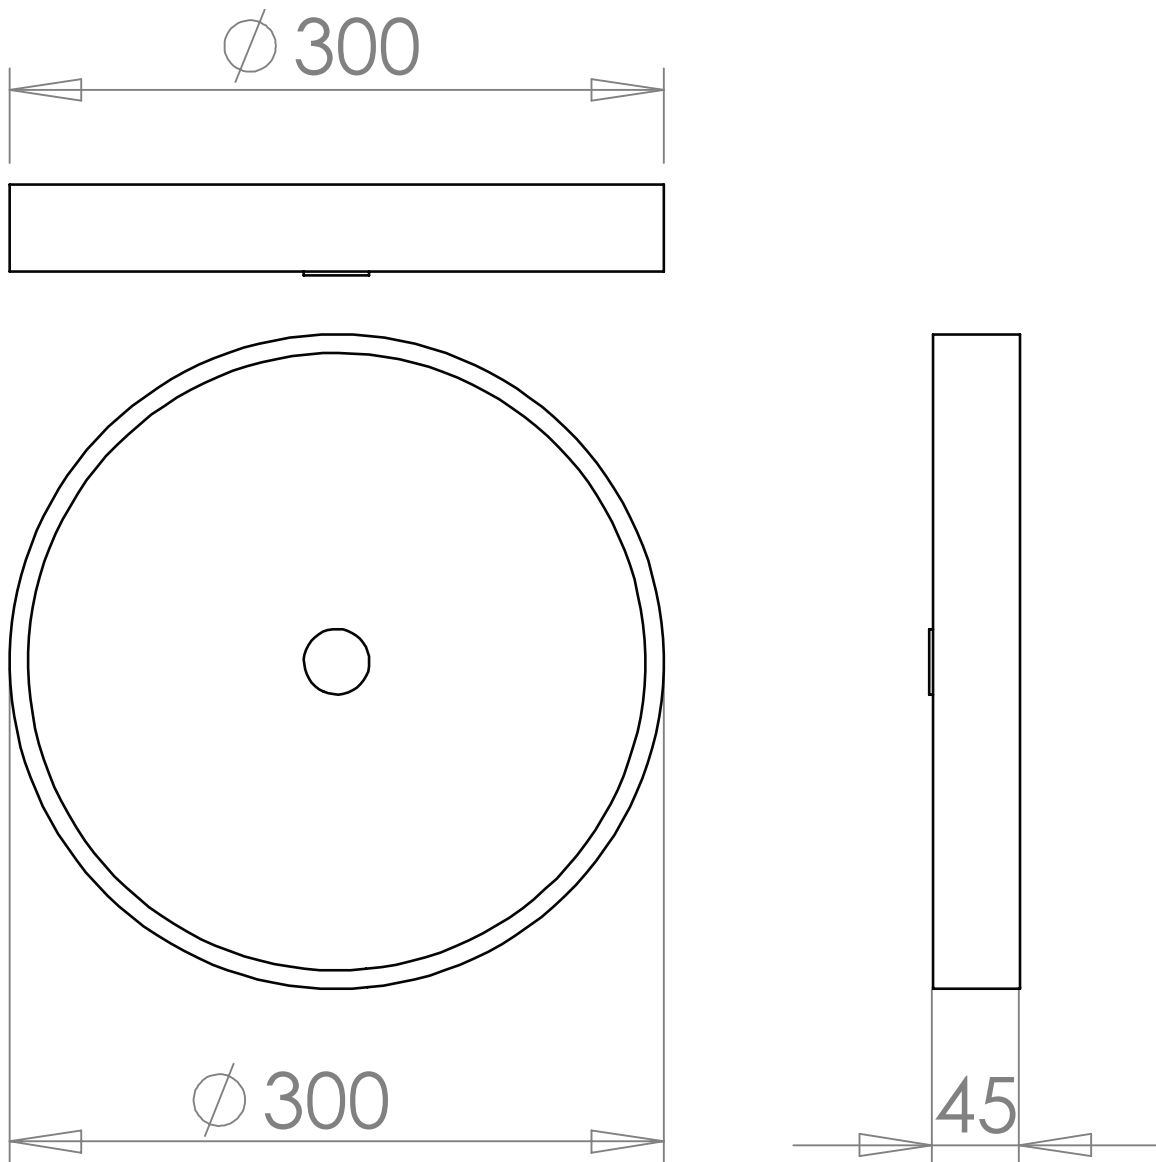

HiB recommend you receive the product before commencing with installation as all sizes and measurements are approximate.
HiB try and ensure all measurements are as accurate as possible.
In the interest of continuous product development, HiB reserves the right to alter specification as necessary. E & OE.

Lumen

Art no. 0740

Electrical Safety Information

HiB recommends that all electrical bathroom products should only be fitted by a suitably qualified, Part P registered electrician in accordance with current IEE regulations.

Ensure mains power supply is switched off before starting installation.

Before drilling, ensure there are no hidden cables or pipes in the wall.