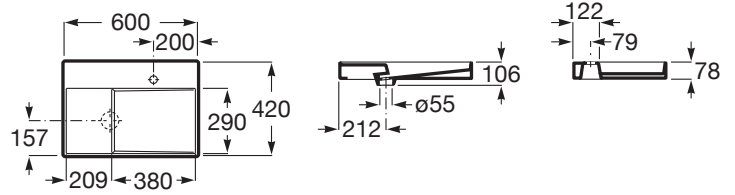

HORIZON

Over Countertop basin with taphole

DIMENSIONS

Length 600 mm
 Width 420 mm
 Height 80 mm

COLOURS AND FINISHES

00 White

TECHNICAL DRAWINGS

FEATURES

- Asymmetrical
- Basin capacity (l): 5
- Bowl depth (mm): 70
- Bowl position: Right
- Installation type: Bowl / On countertop
- Integrated shelf
- Material: Vitreous china
- Shape: Rectangular
- Waste: Included
- Weight (Kg): 13
- Without overflow