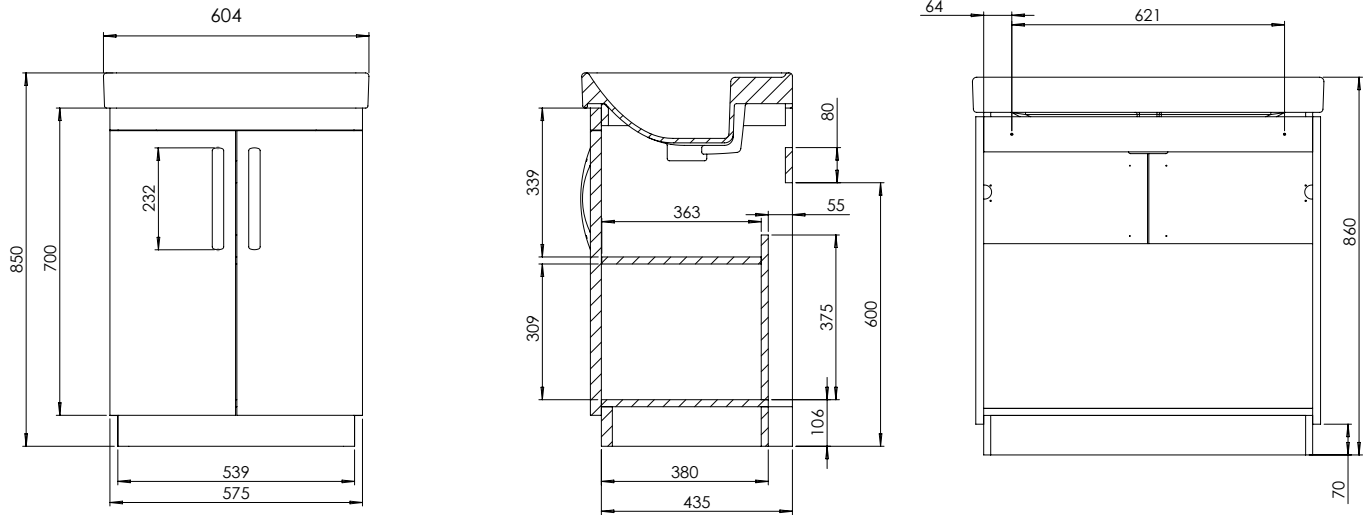

Technical Data Sheet

COMPASS 600mm Floor Mounted Unit

What's in the box: 1x CM600FX + Handles

TAVISTOCK
inspiring bathrooms

*Reference basin TDS for further info

Diagrams not to scale
All dimensions in mm
Tolerance of +/-5mm

Materials

Carcass: 18mm MDF

Fascia Components: 25mm Painted MDF

**Dimensions are subject to change, customers are advised to measure actual product before commencing installation.

***Fixing point dimensions are for guidance only/the positions of wall fixing must be checked when product is received.

FAQs

Q: How big is the plumbing void at the back of the furniture?

A: 50mm

Q: How far apart are the hole centres for the handles?

A: 160mm (unit comes with pre-drilled holes or pilot holes).

Q: Are the handles fitted?