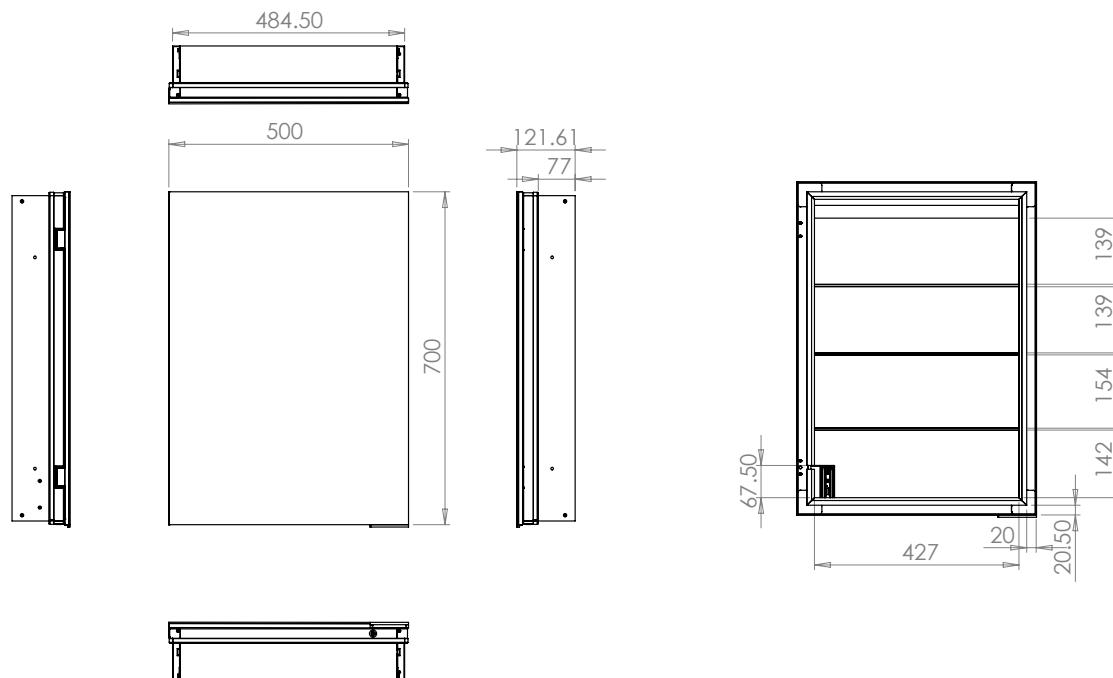

HiB recommend you receive the product before commencing with installation as all sizes and measurements are approximate.
HiB try and ensure all measurements are as accurate as possible.
In the interest of continuous product development, HiB reserves the right to alter specification as necessary. E & OE.

Atrium 50

Art no. 53000

Atrium 60

Art no. 53100