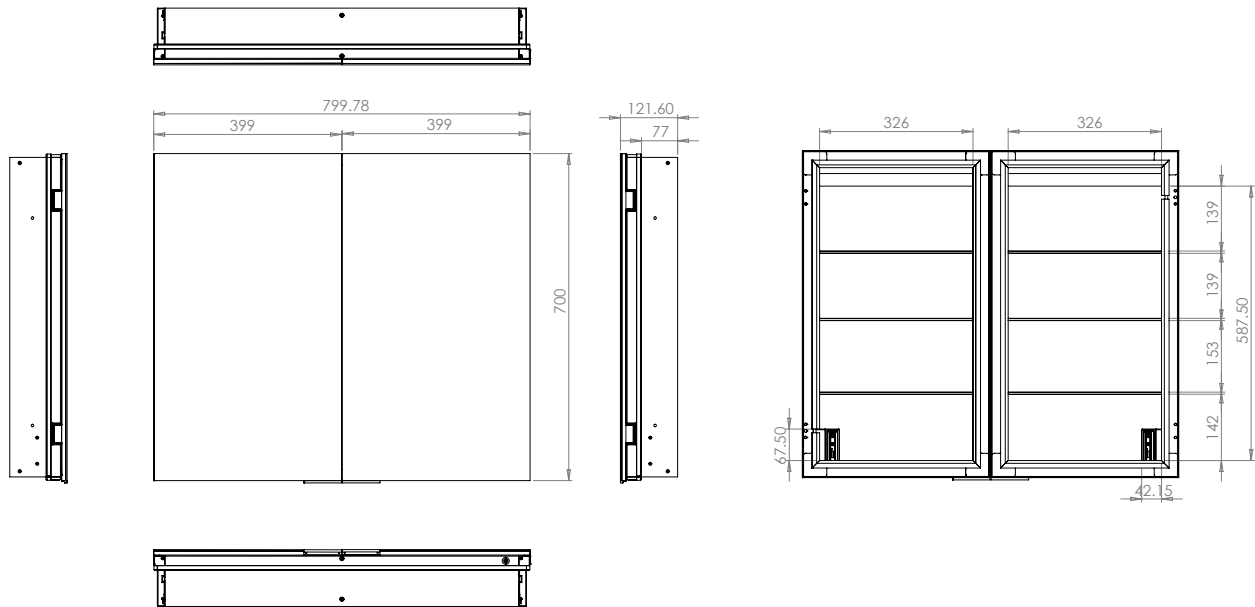

HiB recommend you receive the product before commencing with installation as all sizes and measurements are approximate.
HiB try and ensure all measurements are as accurate as possible.
In the interest of continuous product development, HiB reserves the right to alter specification as necessary. E & OE.

Atrium 80

Art no. 53200

Electrical Safety Information

HiB recommends that all electrical bathroom products should only be fitted by a suitably qualified, Part P registered electrician in accordance with current IEE regulations.

Ensure mains power supply is switched off before starting installation.

Before drilling, ensure there are no hidden cables or pipes in the wall.