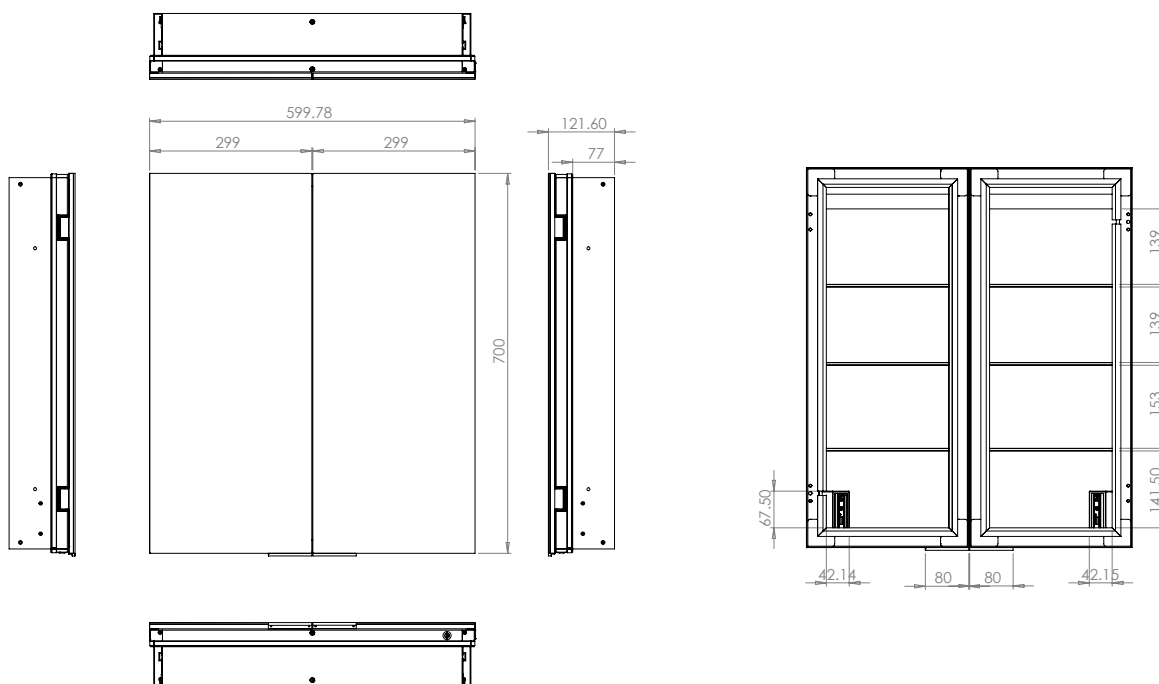

Electrical Safety Information

HiB recommends that all electrical bathroom products should only be fitted by a suitably qualified, Part P registered electrician in accordance with current IEE regulations.

Ensure mains power supply is switched off before starting installation.

Before drilling, ensure there are no hidden cables or pipes in the wall.