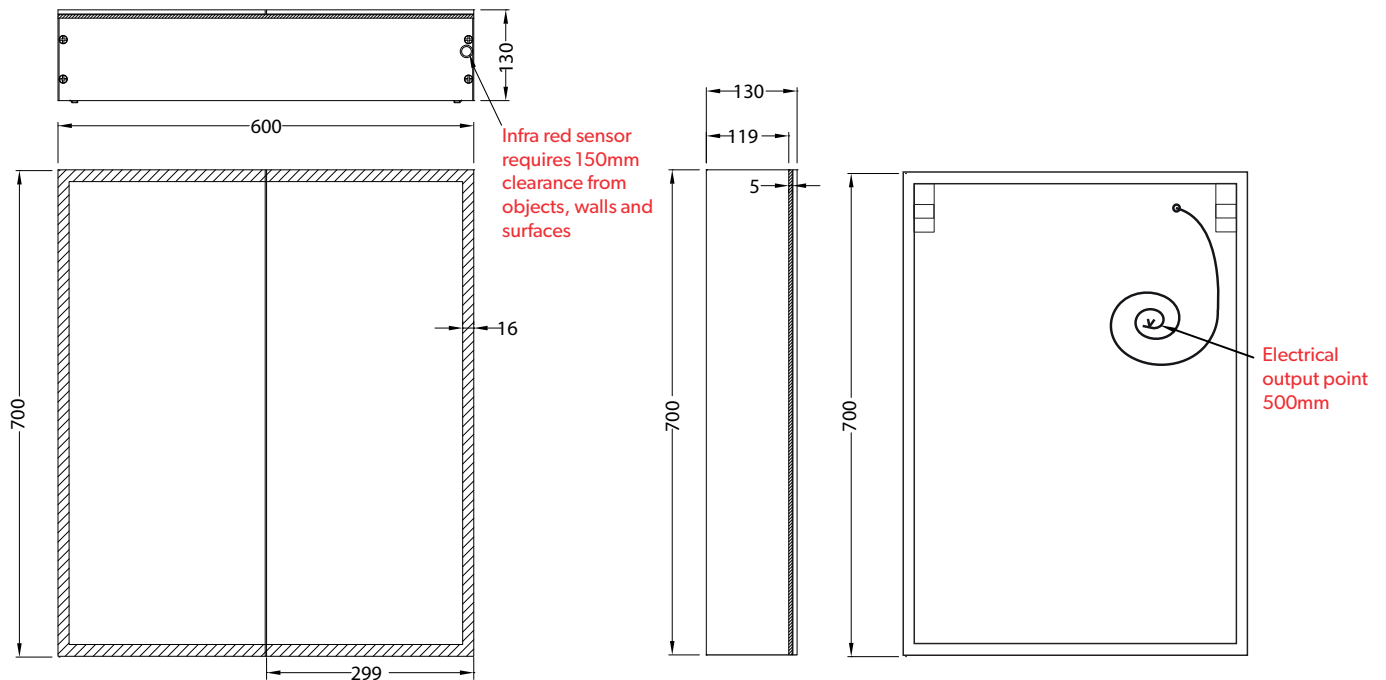

Electrical Safety Information

HiB recommends that all electrical bathroom products should only be fitted by a suitably qualified, Part P registered electrician in accordance with current IEE regulations.

Ensure mains power supply is switched off before starting installation.

Before drilling, ensure there are no hidden cables or pipes in the wall.