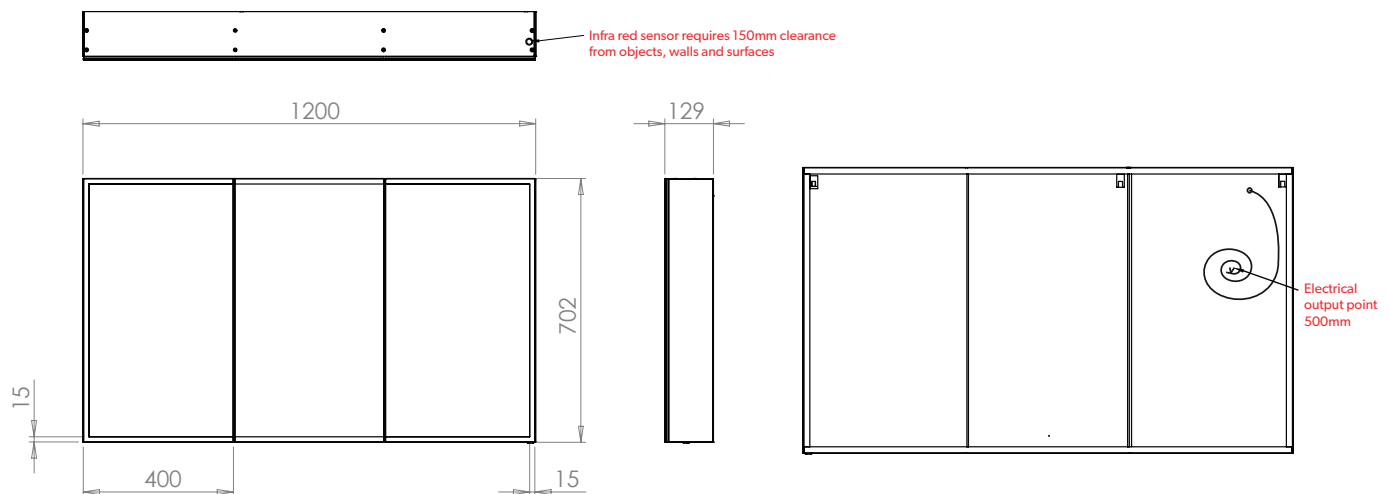

Qubic 120

Art no. 48000

Electrical Safety Information

HiB recommends that all electrical bathroom products should only be fitted by a suitably qualified, Part P registered electrician in accordance with current IEE regulations.

Ensure mains power supply is switched off before starting installation.

Before drilling, ensure there are no hidden cables or pipes in the wall.