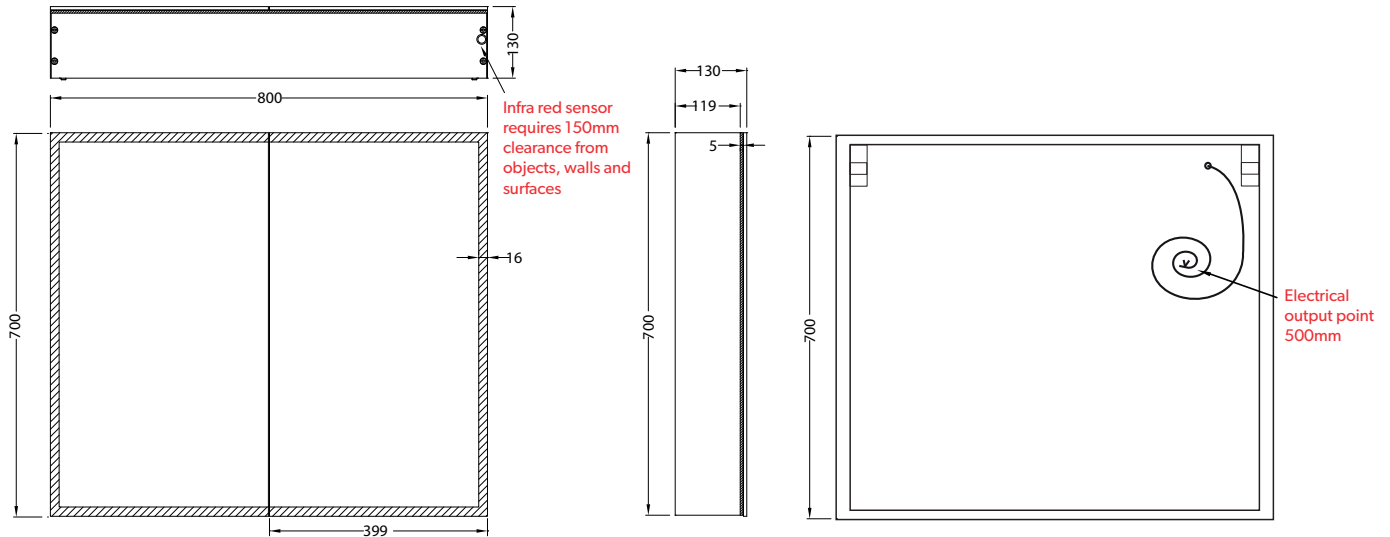

HiB recommend you receive the product before commencing with installation as all sizes and measurements are approximate.
HiB try and ensure all measurements are as accurate as possible.
In the interest of continuous product development, HiB reserves the right to alter specification as necessary. E & OE.

Qubic 80

Art no. 46600