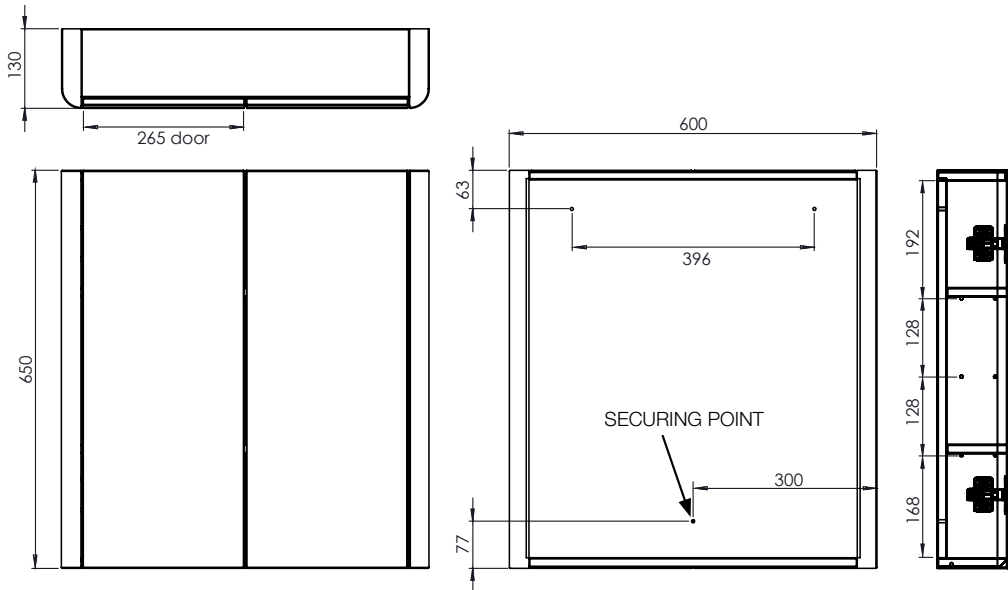

Technical Data Sheet

600mm Double Door Cabinet - CMGAB60

Whats in the box: 1x Cabinet + Fixings + Shelves

TAVISTOCK

Materials

Carcass: Painted MDF

Door: MDF

Mirror: Bevelled glass mirror

*Dimensions are subject to change, customers are advised to measure actual product before commencing installation.

**Fixing point dimensions are for guidance only/the positions of wall fixing must be checked when product is received.

Diagrams not to scale. All dimensions in mm (tolerance of +/-5mm)

FAQ's

- | | |
|---|---|
| Q: Internal dimensions (Width x Depth). | A: 540 x 93mm |
| Q: Shelf dimensions (Length x Width x Depth). | A: 540 x 93 x 15mm |
| Q: Max shelf spacing. | A: 241mm |
| Q: Distance between hinge centres. | A: 450mm |
| Q: Door dimensions (Height x Width x Depth). | A: 650 x 267 x 17mm |
| Q: Door opening angle. | A: 90° |
| Q: Depth with door fully open. | A: 377mm |
| Q: Hanging brackets centres. | A: 396mm |
| Q: What is the thickness of the cabinet door glass? | A: 5mm bevelled glass mirror (On 12mm MDF). |