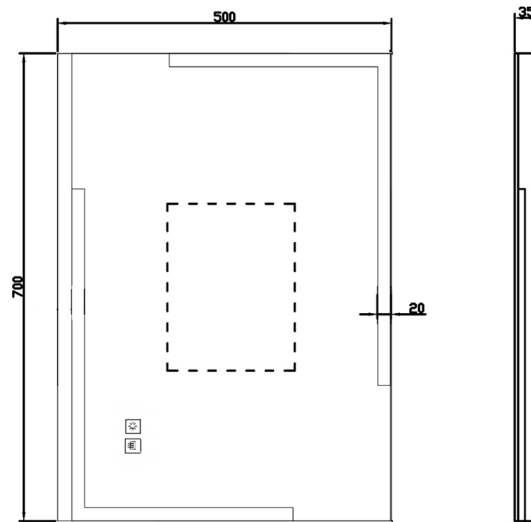

Technical Data Sheet

Product range: **GLANCE**

Product code: **GL500**

Finishes Available: **Glass only**

Code	Size	Switch	Demister	Colour Change	Shaver Socket	Orientation
GL500	700 x 500	Touch Sensor	Yes	By holding Touch Sensor	N/A	Hung Portrait or landscape