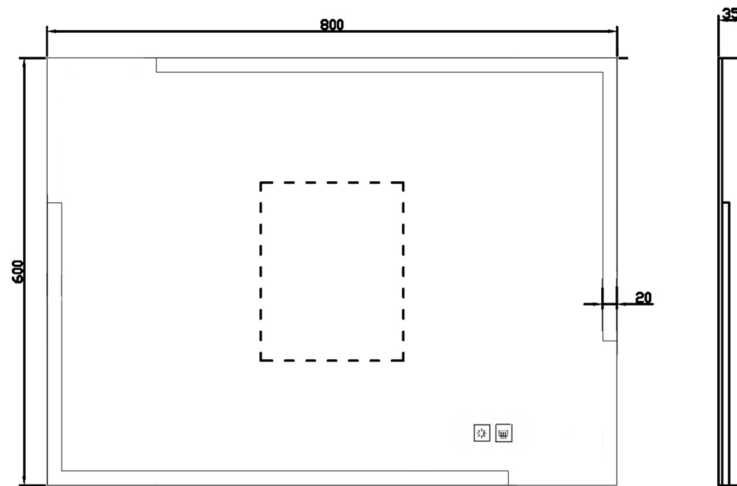

Technical Data Sheet

Product range: **GLANCE**

Product code: **GL800**

Finishes Available: **Glass only**

Code	Size	Switch	Demister	Colour Change	Shaver Socket	Orientation
GL800	800 x 600	Touch Sensor	Yes	By holding Touch Sensor	N/A	Hung Portrait or landscape