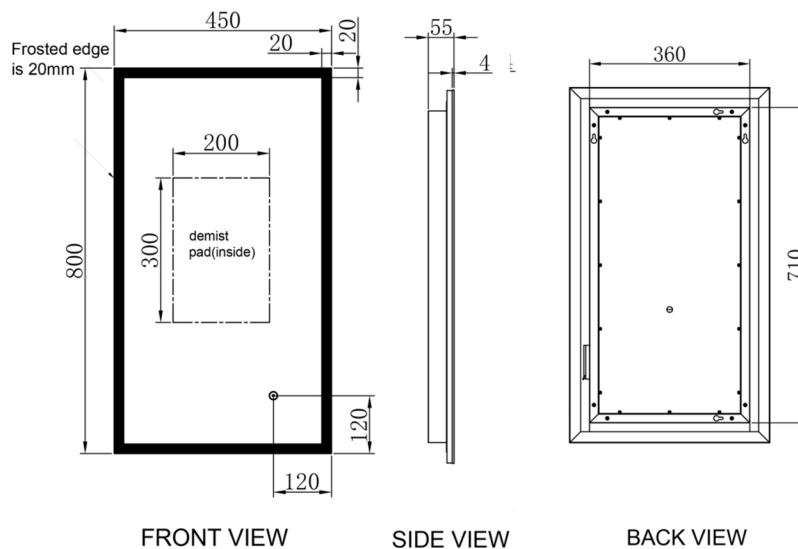

Technical Data Sheet

Product range: IMAGE

Product code: IM450

Finishes Available: Glass only

Code	Size	Switch	Demister	Colour Change	Shaver Socket	Orientation
IM450	450 x 800	Touch Sensor	Yes	By holding Touch Sensor	Yes	Hung Portrait or landscape