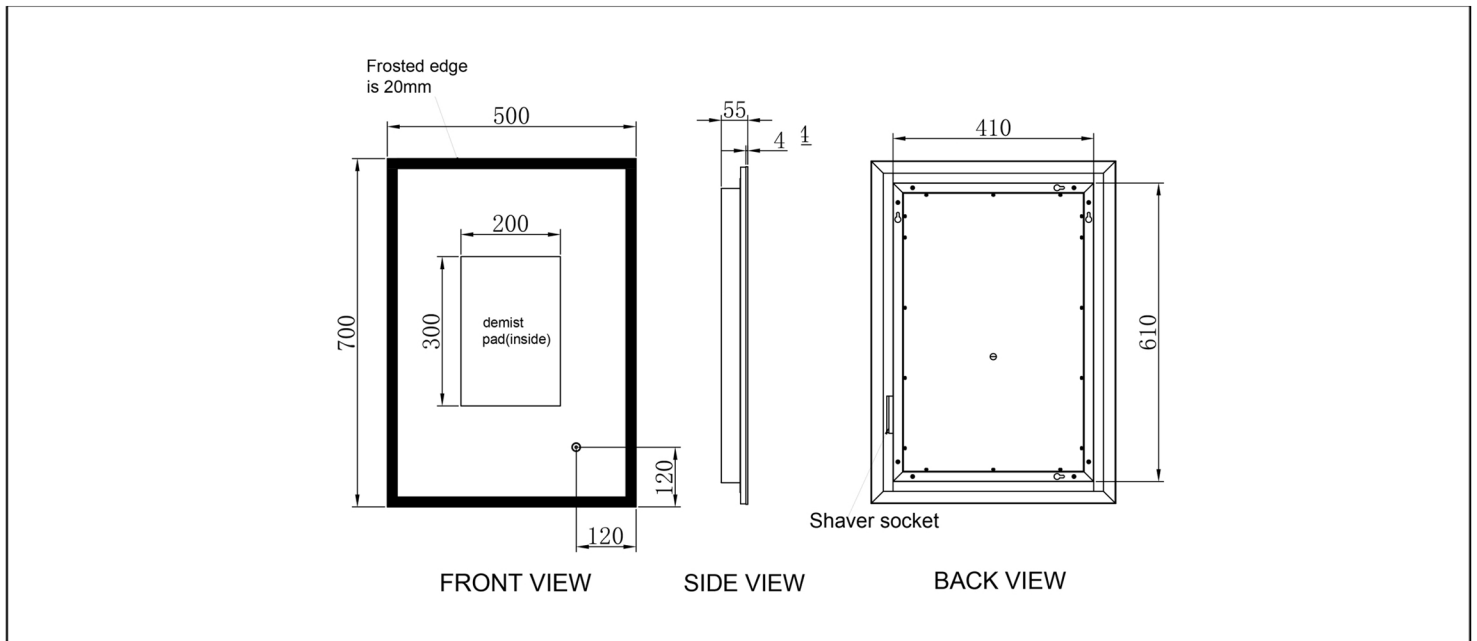

Technical Data Sheet

Product range: IMAGE

Product code: IM500

Finishes Available: Glass only

Code	Size	Switch	Demister	Colour Change	Shaver Socket	Orientation
IM500	500 x 700	Touch Sensor	Yes	By holding Touch Sensor	Yes	Hung Portrait or landscape