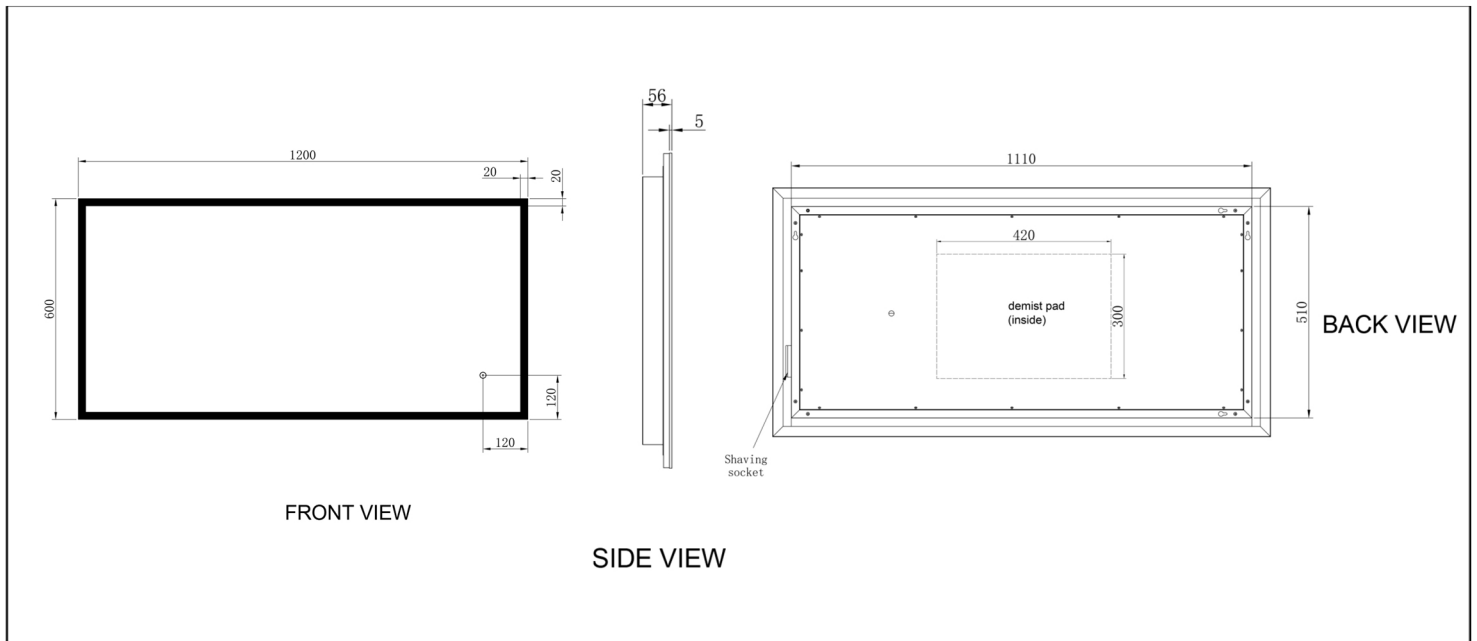

Technical Data Sheet

Product range: IMAGE

Product code: IM1200

Finishes Available: Glass only

Code	Size	Switch	Demister	Colour Change	Shaver Socket	Orientation
IM1200	600 x 1200	Touch Sensor	Yes	By holding Touch Sensor	Yes	Hung Portrait or landscape