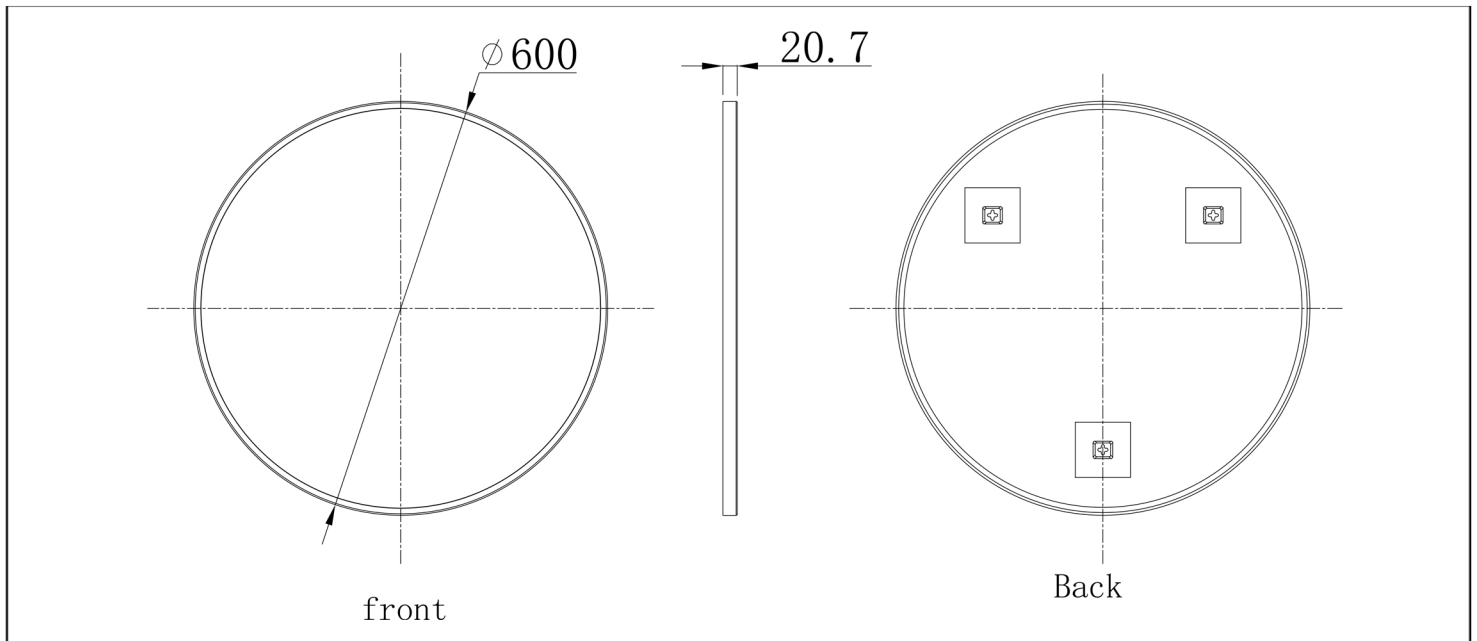

Technical Data Sheet

Product range: VOS

Product code: 28M60WLMB

Finishes Available: Matt Black

Code	Size	Switch	Demister	Colour Change	Shaver Socket	Orientation
28M68WLMB	\varnothing : 600mm	N/A	N/A	N/A	N/A	Hung Portrait