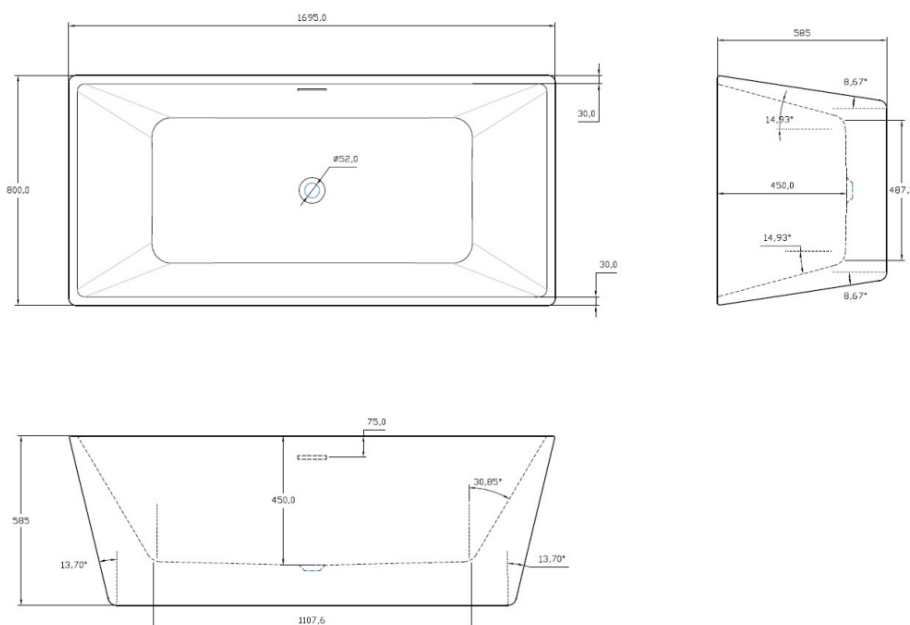

Kruze

Kruze 1700 x 800 Freestanding Bath FSB1700KR

Double skinned 5mm acrylic

25 year guarantee

5mm acrylic thickness

Supplied with chrome integrated

waste.

Capacity: 290 Litres

Technical drawing

Dim.cm	A	B	C	H	D	W/C	G.Weight	Mold #
170x80	1695	800	450	585	450	290	65	6149