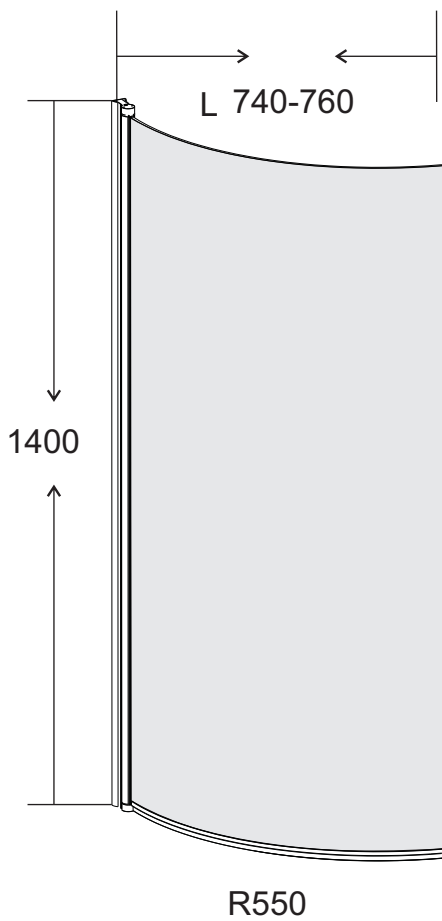

BATH SHOWER SCREEN

KONCS

Features

P-Shaped Shower bath screen

HEIGHT: 1400 mm

6mm Glass

Technical drawing

(MM)