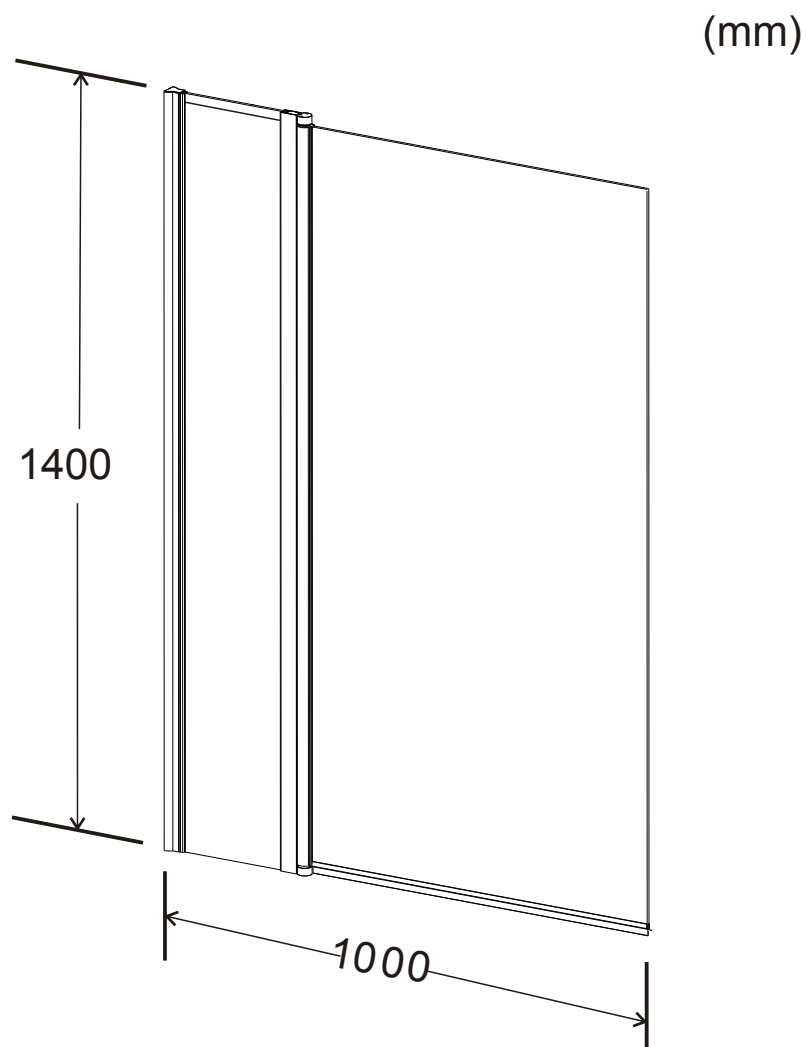

# BATH SHOWER SCREEN

### Features

Straight screen, straight edge with extension panel

**Size:** 1400x1000 mm

6mm Glass

## Technical drawing

**Adjustment: 1000-1015**