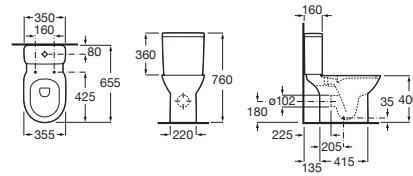

DEBBA

Close-coupled Rimless toilet with dual outlet

DIMENSIONS

Length	350 mm
Width	655 mm
Height	760 mm

COLOURS AND FINISHES

00 White

TECHNICAL DRAWINGS

FEATURES

Fixing kit: Included

Flushing system: Washdown

Installation type: Floor-standing

Outlet type: Dual

Roca Rimless®

Shape: Round

Weight (Kg): 21.6

**COMPATIBLE WITH**

Dual flush 4,5/3L WC  
cistern with 1/2" bottom inlet

34199C..0

ROUND - Standard toilet  
seat and cover

801B20..B