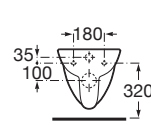

DEBBA

Rimless wall-hung toilet

DIMENSIONS

Length	355 mm
Width	540 mm
Height	345 mm

COLOURS AND FINISHES

00 White

TECHNICAL DRAWINGS

FEATURES

Flushing system: Washdown

Installation type: Wall-hung

Outlet type: Horizontal

Rim type: Open

Roca Rimless®

Shape: Round

Weight (Kg): 16

COMPATIBLE WITH

ROUND - Soft-closing toilet seat and cover

801B22..B

ROUND - Standard toilet seat and cover

801B20..B

DUPLO WC with AG valve (110mm cistern) concealed cistern and frame for wall-hung WCs

890090020

Debba

A collection with a wide range of solutions that, combined with its sober yet current design, make it adaptable to every bathroom space.