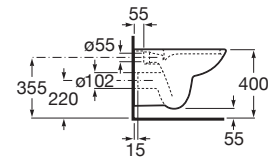

DEBBA

Rimless wall-hung toilet

DIMENSIONS

Length	355 mm
Width	540 mm
Height	345 mm

COLOURS AND FINISHES

00 White

TECHNICAL DRAWINGS

FEATURES

Flushing system: Washdown

Installation type: Wall-hung

Outlet type: Horizontal

Rim type: Open

Roca Rimless®

Shape: Round

Weight (Kg): 16

COMPATIBLE WITH

ROUND - Soft-closing toilet seat and cover

801B22..B

ROUND - Standard toilet seat and cover

801B20..B

DUPLO WC with AG valve (110mm cistern) concealed cistern and frame for wall-hung WCs

890090020

Debba

A collection with a wide range of solutions that, combined with its sober yet current design, make it adaptable to every bathroom space.