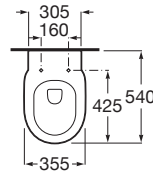

DEBBA

Rimless wall-hung toilet

DIMENSIONS

Length	355 mm
Width	540 mm
Height	345 mm

COLOURS AND FINISHES

00 White

TECHNICAL DRAWINGS

FEATURES

Flushing system: Washdown

Installation type: Wall-hung

Outlet type: Horizontal

Rim type: Open

Roca Rimless®

Shape: Round

Weight (Kg): 16

COMPATIBLE WITH

ROUND - Soft-closing toilet seat and cover

801B22..B

ROUND - Standard toilet seat and cover

801B20..B

DUPLO WC with AG valve (110mm cistern) concealed cistern and frame for wall-hung WCs

890090020

Debba

A collection with a wide range of solutions that, combined with its sober yet current design, make it adaptable to every bathroom space.