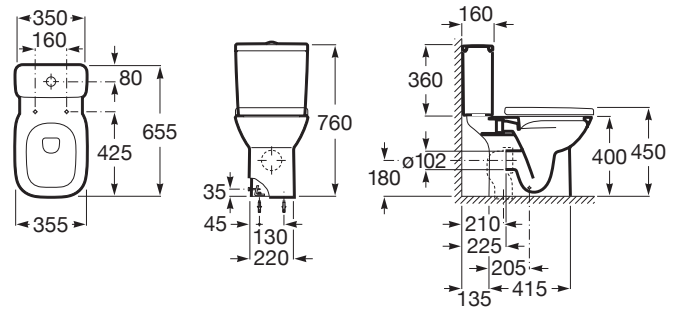

DEBBA

Close-coupled Rimless toilet with dual outlet

DIMENSIONS

Length	350 mm
Width	655 mm
Height	760 mm

COLOURS AND FINISHES

00 White

TECHNICAL DRAWINGS

FEATURES

Fixing kit: Included

Flushing system: Washdown

Installation type: Floor-standing

Outlet type: Dual

Rim type: Open

Roca Rimless®

Shape: Square

Weight (Kg): 21.6

COMPATIBLE WITH

Dual flush 4,5/3L WC
cistern with 1/2" bottom inlet

34199C..0

Soft-closing toilet seat and
cover

8019B2..U

Toilet seat and cover

8019B0..U

Toilet seat and cover