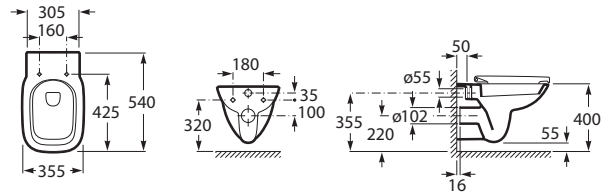

DEBBA

SQUARE - Vitreous china wall-hung WC with horizontal outlet

DIMENSIONS

Length	355 mm
Width	540 mm
Height	400 mm

COLOURS AND FINISHES

TECHNICAL DRAWINGS

FEATURES

Flushing system: Washdown

Installation type: Wall-hung

Outlet type: Horizontal

Shape: Square

COMPATIBLE WITH

Toilet seat and cover

801990...4

DUPLO WC with AG valve
(110mm cistern) concealed
cistern and frame for wall-
hung WCs

890090020