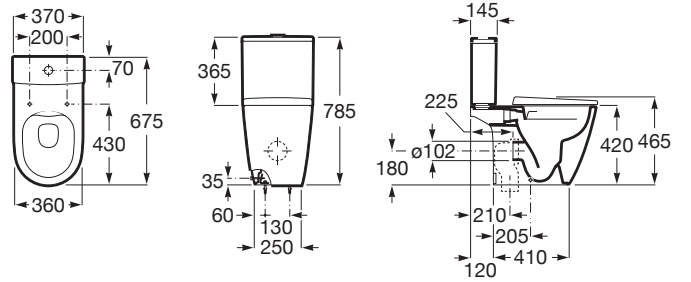

ONA

Vitreous china close-coupled Rimless toilet with dual outlet

DIMENSIONS

Length	360 mm
Width	675 mm
Height	420 mm

COLOURS AND FINISHES

TECHNICAL DRAWINGS

FEATURES

- Flushing system: Washdown
- Installation type: Floor-standing
- Outlet type: Dual
- Roca Rimless®
- Shape: Round
- Weight (Kg): 26