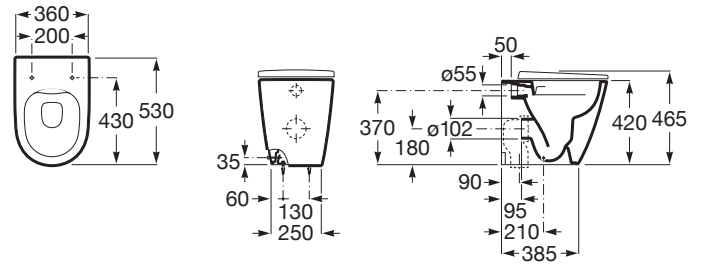

ONA

Vitreous china back to wall close-coupled WC with dual outlet

DIMENSIONS

Length	360 mm
Width	530 mm
Height	465 mm

COLOURS AND FINISHES

TECHNICAL DRAWINGS

FEATURES

- Back-to-wall
- Flushing system: Washdown
- Installation type: Floor-standing
- Outlet type: Dual
- Roca Rimless®
- Shape: Round
- Weight (Kg): 25