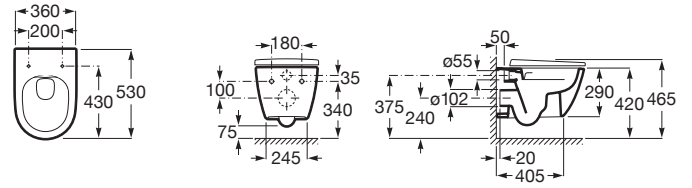

ONA

Vitreous china wall-hung Rimless toilet with horizontal outlet

DIMENSIONS

| | |
|--------|--------|
| Length | 360 mm |
| Width | 530 mm |
| Height | 290 mm |

COLOURS AND FINISHES

TECHNICAL DRAWINGS

FEATURES

- Flushing system: Washdown
- Installation type: Wall-hung
- Outlet type: Horizontal
- Roca Rimless®
- Shape: Round
- Weight (Kg): 23

COMPATIBLE WITH

Soft-close SUPRALIT®
toilet seat and cover

801E12..1

SUPRALIT® toilet seat and
cover

801E10..1

Duplo WC L with AG valve
(under window) 820mm
high concealed cistern and
frame for wall-hung WCs

890121010

DUPLO WC with AG valve
(110mm cistern) concealed
cistern and frame for wall-
hung WCs

890090020