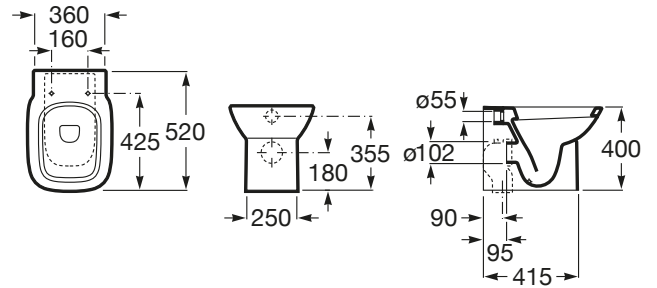

DEBBA

SQUARE - Single floorstanding WC with dual outlet

DIMENSIONS

Length	355 mm
Width	520 mm
Height	400 mm

COLOURS AND FINISHES

00 White

TECHNICAL DRAWINGS

FEATURES

- Back-to-wall
- Fixing kit: Included
- Flushing system: Washdown
- Installation type: Floor-standing
- Outlet type: Dual
- Rim type: Closed
- Shape: Square

COMPATIBLE WITH

Toilet seat and cover

801990...4