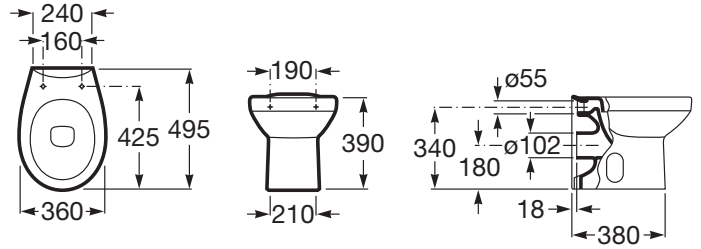

LAURA

Single floorstanding WC with dual outlet

DIMENSIONS

Length	360 mm
Width	495 mm
Height	390 mm

COLOURS AND FINISHES

TECHNICAL DRAWINGS

FEATURES

Back-to-wall

Fixing kit: Included

Flushing system: Washdown

Installation type: Floor-standing

Outlet type: Dual

Shape: Round

COMPATIBLE WITH

Lacquered toilet seat and cover

801B60..B