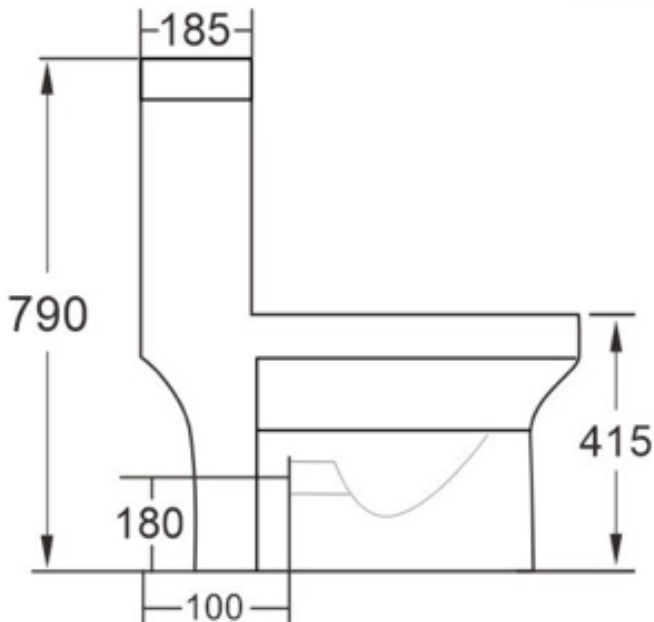

DATA SHEET

Artesan®

134.211 ARTESAN 2 IN 1

- CODE:** 134.211
- FLUSH:** 4.75/2.9 ltr
- TAP HOLE:** 1TH Basin
- SIZE:** 790(H) x 390(W) x 680(D)mm
- WEIGHT:** 50KG
- MATERIAL:** Vitreous China
- COLOUR:** White
- Notes:** Incl. pan, cistern with dual flush
4.75/2.9 litre and fittings
1TH Basin
Soft Close Seat
excl. tap
Open sides for
left or right waste pipe
Only suitable with
horizontal outlet