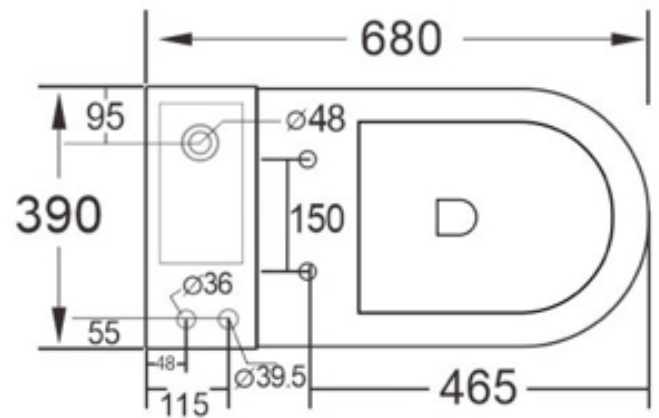

DATA SHEET

Artesan®

134.211 ARTESAN 2 IN 1

- CODE:** 134.211
- FLUSH:** 4.75/2.9 ltr
- TAP HOLE:** 1TH Basin
- SIZE:** 790(H) x 390(W) x 680(D)mm
- WEIGHT:** 50KG
- MATERIAL:** Vitreous China
- COLOUR:** White
- Notes:** Incl. pan, cistern with dual flush
4.75/2.9 litre and fittings
1TH Basin
Soft Close Seat
excl. tap
Open sides for
left or right waste pipe
Only suitable with
horizontal outlet