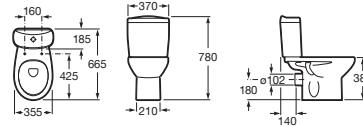

LAURA

Vitreous china close-coupled WC with horizontal outlet

DIMENSIONS

Length	355 mm
Width	665 mm
Height	780 mm

COLOURS AND FINISHES

TECHNICAL DRAWINGS

FEATURES

Fixing kit: Included

Flushing system: Washdown

Installation type: Floor-standing

Outlet type: Horizontal

Recommended for public spaces

Shape: Round

**COMPATIBLE WITH**

Lacquered toilet seat and cover

801B60..B