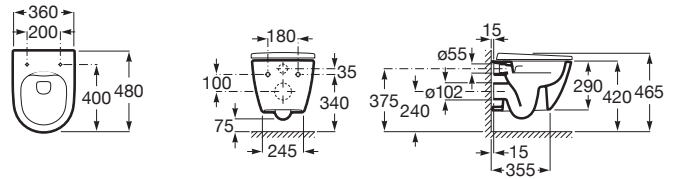

ONA

Vitreous china compact wall-hung toilet with horizontal outlet

DIMENSIONS

Length	360 mm
Width	480 mm
Height	290 mm

COLOURS AND FINISHES

00 White

TECHNICAL DRAWINGS

FEATURES

Flushing system: Washdown

Installation type: Wall-hung

Outlet type: Horizontal

Roca Rimless®

Shape: Round

Weight (Kg): 21

Compact toilet

COMPATIBLE WITH

Soft-close compact
SUPRALIT® toilet seat and
cover

801E22..1

Compact SUPRALIT® toilet
seat and cover

801E20..1

Duplo WC L with AG valve
(under window) 820mm
high concealed cistern and
frame for wall-hung WCs